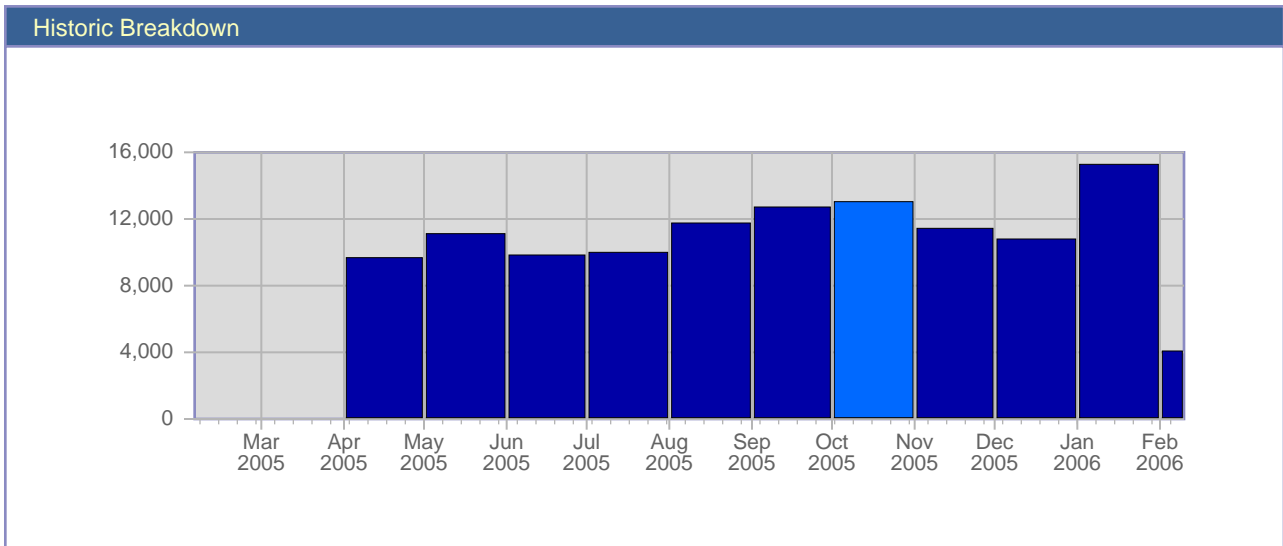

Traffic Reports Visits

Report Description	
Report Description:	Visits during the month of October 2005
Report Range:	Month of October 2005
Report Scope:	Historical Data

Date	Total Visits	Average Visits Historically	Change	Percent of Total Visits
Sat Oct 1st, 2005	477	315.67	+57 ▲	3.65%
Sun Oct 2nd, 2005	578	353.93	0 ■	4.43%
Mon Oct 3rd, 2005	608	445.02	+14 ▲	4.66%
Tue Oct 4th, 2005	601	429.93	+102 ▲	4.60%
Wed Oct 5th, 2005	546	412.72	+22 ▲	4.18%
Thu Oct 6th, 2005	500	379.98	+60 ▲	3.83%
Fri Oct 7th, 2005	497	371.09	+181 ▲	3.81%
Sat Oct 8th, 2005	381	315.67	-96 ▼	2.92%
Sun Oct 9th, 2005	434	353.93	-144 ▼	3.32%
Mon Oct 10th, 2005	507	445.02	-101 ▼	3.88%
Tue Oct 11th, 2005	526	429.93	-75 ▼	4.03%
Wed Oct 12th, 2005	477	412.72	-69 ▼	3.65%
Thu Oct 13th, 2005	418	379.98	-82 ▼	3.20%
Fri Oct 14th, 2005	430	371.09	-67 ▼	3.29%
Sat Oct 15th, 2005	385	315.67	+4 ▲	2.95%
Sun Oct 16th, 2005	408	353.93	-26 ▼	3.13%
Mon Oct 17th, 2005	414	445.02	-93 ▼	3.17%
Tue Oct 18th, 2005	381	429.93	-145 ▼	2.92%
Wed Oct 19th, 2005	363	412.72	-114 ▼	2.78%
Thu Oct 20th, 2005	351	379.98	-67 ▼	2.69%
Fri Oct 21st, 2005	398	371.09	-32 ▼	3.05%
Sat Oct 22nd, 2005	278	315.67	-107 ▼	2.13%
Sun Oct 23rd, 2005	401	353.93	+401 ▲	3.07%
Mon Oct 24th, 2005	393	445.02	+393 ▲	3.01%
Tue Oct 25th, 2005	371	429.93	+371 ▲	2.84%
Wed Oct 26th, 2005	318	412.72	+318 ▲	2.44%
Thu Oct 27th, 2005	327	379.98	+327 ▲	2.50%
Fri Oct 28th, 2005	301	371.09	+301 ▲	2.31%
Sat Oct 29th, 2005	306	315.67	+306 ▲	2.34%
Sun Oct 30th, 2005	312	353.93	+312 ▲	2.39%
Mon Oct 31st, 2005	370	445.02	+370 ▲	2.83%
	13,057	10,597		