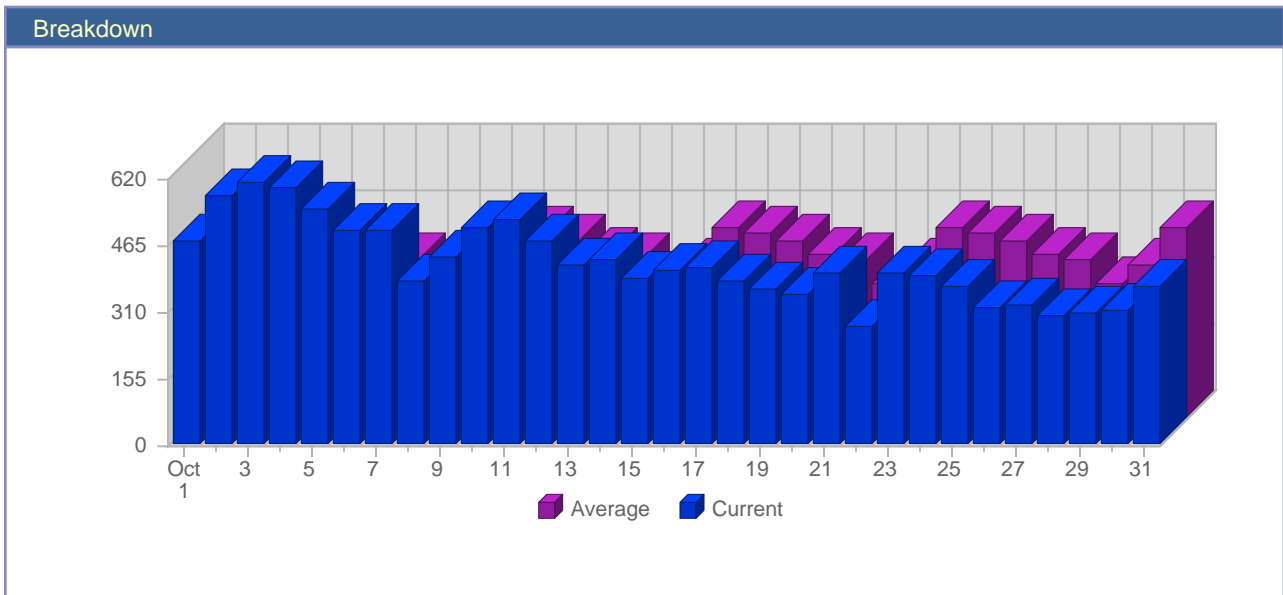

Traffic Reports Visits

Report Description	
Report Description:	Visits during the month of October 2005
Report Range:	Month of October 2005
Report Scope:	Historical Data

Date	Total Visits	Average Visits Historically	Change	Percent of Total Visits
Sat Oct 1st, 2005	477	315.67	+57 ▲	3.65%
Sun Oct 2nd, 2005	578	353.93	0 ■	4.43%
Mon Oct 3rd, 2005	608	445.02	+14 ▲	4.66%
Tue Oct 4th, 2005	601	429.93	+102 ▲	4.60%
Wed Oct 5th, 2005	546	412.72	+22 ▲	4.18%
Thu Oct 6th, 2005	500	379.98	+60 ▲	3.83%
Fri Oct 7th, 2005	497	371.09	+181 ▲	3.81%
Sat Oct 8th, 2005	381	315.67	-96 ▼	2.92%
Sun Oct 9th, 2005	434	353.93	-144 ▼	3.32%
Mon Oct 10th, 2005	507	445.02	-101 ▼	3.88%
Tue Oct 11th, 2005	526	429.93	-75 ▼	4.03%
Wed Oct 12th, 2005	477	412.72	-69 ▼	3.65%
Thu Oct 13th, 2005	418	379.98	-82 ▼	3.20%
Fri Oct 14th, 2005	430	371.09	-67 ▼	3.29%
Sat Oct 15th, 2005	385	315.67	+4 ▲	2.95%
Sun Oct 16th, 2005	408	353.93	-26 ▼	3.13%
Mon Oct 17th, 2005	414	445.02	-93 ▼	3.17%
Tue Oct 18th, 2005	381	429.93	-145 ▼	2.92%
Wed Oct 19th, 2005	363	412.72	-114 ▼	2.78%
Thu Oct 20th, 2005	351	379.98	-67 ▼	2.69%
Fri Oct 21st, 2005	398	371.09	-32 ▼	3.05%
Sat Oct 22nd, 2005	278	315.67	-107 ▼	2.13%
Sun Oct 23rd, 2005	401	353.93	+401 ▲	3.07%
Mon Oct 24th, 2005	393	445.02	+393 ▲	3.01%
Tue Oct 25th, 2005	371	429.93	+371 ▲	2.84%
Wed Oct 26th, 2005	318	412.72	+318 ▲	2.44%
Thu Oct 27th, 2005	327	379.98	+327 ▲	2.50%
Fri Oct 28th, 2005	301	371.09	+301 ▲	2.31%
Sat Oct 29th, 2005	306	315.67	+306 ▲	2.34%
Sun Oct 30th, 2005	312	353.93	+312 ▲	2.39%
Mon Oct 31st, 2005	370	445.02	+370 ▲	2.83%
	13,057	10,597		